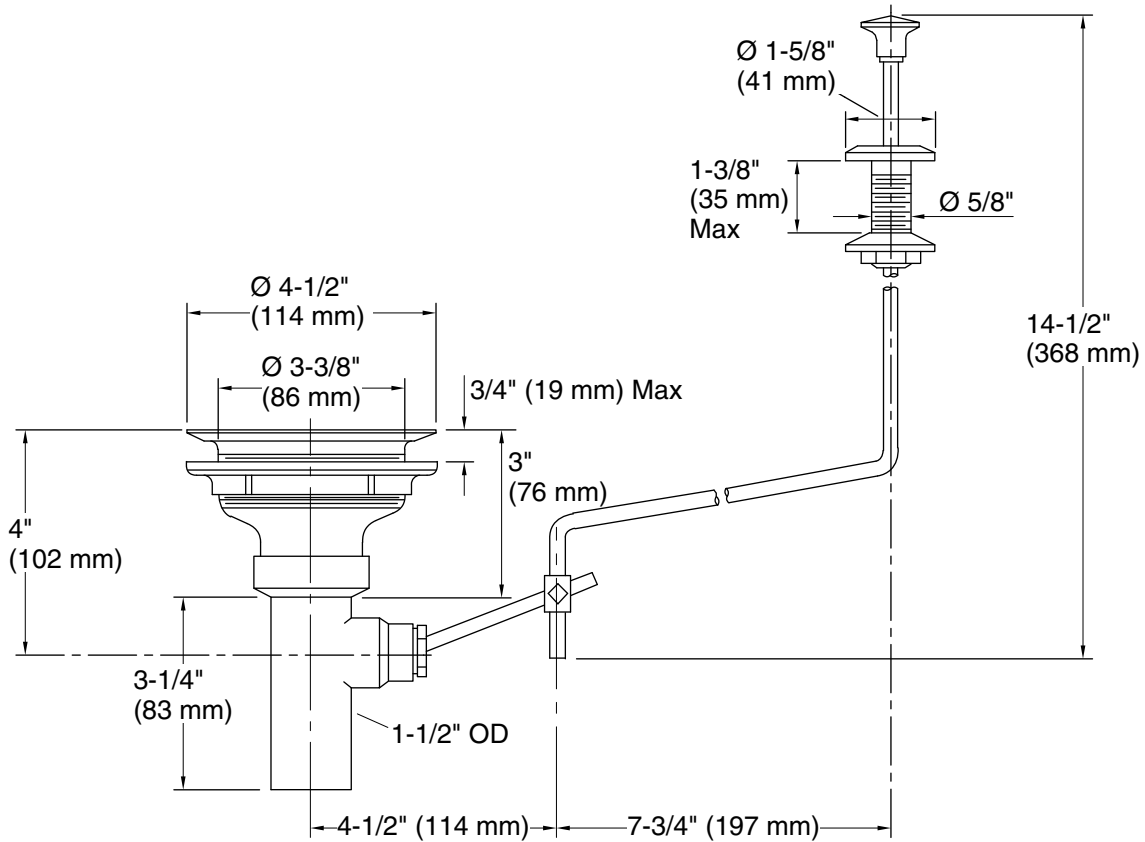

Features

- Duostrainer body with 1½" connection and 4" tailpiece.
- Easy-to-use pop-up drain.
- Removable basket with an open/close stopper that seals tightly.
- Quick-locking installation system.

Material

- Solid-brass construction for durability and reliability.

Installation

- Fits sinks with standard 3½" or 4" outlet.

Recommended Products/Accessories

K-23726 Drain treatment

K-23723 Faucet cleaner

Codes/Standards

	CP	Polished Chrome
---	----	-----------------

Technical Information

All product dimensions are nominal.

Notes

Install this product according to the installation guide.